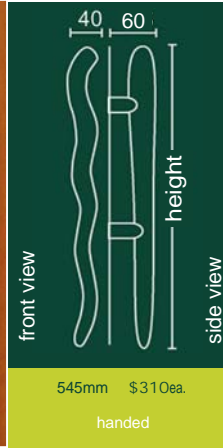

* available back to back set only

timber skittle

height	price
350mm	\$130ea.
450mm	\$180ea.
600mm	\$205ea.

skittle

height	SS	marble/SS
450mm	\$145ea.	NA
600mm	\$165ea.	\$248ea.

marble skittle

white marble
black pearl
green onyx
black granite
red granite

outside left handle outside right handle

680mm \$395set*

* available back to back set only and handed

vine

480mm \$195ea.

handed

sizzle copper

545mm \$310ea.

handed

antique raj bronze

550mm \$340ea.

ironbark euro lever on plate \$55set^

chateau lever handle on plate \$60set^

cottage lever on traditional plate \$60set^

provence lever handle on plate \$60set^

^ euro double cylinder not included

ironweave

400mm \$96ea.
480mm \$118ea.

ironbridge

230mm \$75ea.
370mm \$145ea.

aqua jazz copper

540mm \$490set*

* available back to back set only and handed

naga small