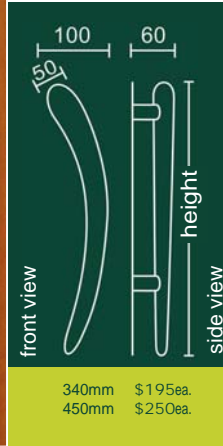

outside left handle outside right handle

680mm \$395set*

* available back to back set only and handed

vine

480mm \$195ea.

handed

sizzle copper

545mm \$310ea.

ironweave

400mm \$96ea.
480mm \$118ea.

ironbridge

230mm \$75ea.
370mm \$145ea.

aqua jazz copper

540mm \$490set*

* available back to back set only and handed

naga small

500mm (small) \$260ea.
900mm (large) \$568set*

* available back to back set only

naga large

340mm \$195ea.
450mm \$250ea.

rope

400mm \$83ea.
480mm \$112ea.

bangalow

300mm \$80ea.
400mm \$105ea.

tryst copper

340mm \$195ea.
450mm \$250ea.

We've got dozens of other specialist hardware items in store for every joinery need

black + copper handle range