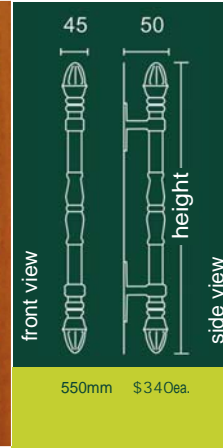

handed

surf

height	price
315mm	\$95ea.
420mm	\$185ea.

hip

height	price
250mm	\$98ea.
450mm	\$160ea.

amman

height	price
315mm	\$125ea.
520mm	\$220ea.

handed

outside left handle outside right handle

680mm \$395set*

* available back to back set only and handed

vine

480mm \$195ea.

handed

sizzle copper

545mm \$310ea.

handed

antique raj bronze

550mm \$340ea.

ironbark euro lever on plate \$55set^

chateau lever handle on plate \$60set^

cottage lever on traditional plate \$60set^

provence lever handle on plate \$60set^

^ euro double cylinder not included

ironweave

400mm \$96ea.
480mm \$118ea.

ironbridge

230mm \$75ea.
370mm \$145ea.

aqua jazz copper

540mm \$490set*

* available back to back set only and handed

naga small