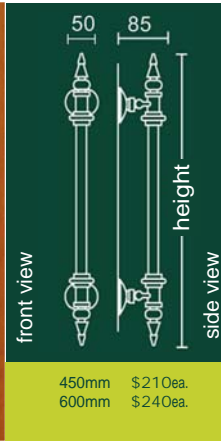

woodworkers gold finish handles

gold finish handle range

THIS LEVER SUPPLIED IN GOLD PREPACKAGED KITS

[^] euro double cylinder not included

hip

DOOR ACCESSORIES