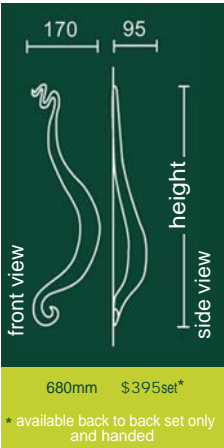

handed

surf

height	price
315mm	\$95ea.
420mm	\$185ea.

hip

height	price
250mm	\$98ea.
450mm	\$160ea.

amman

height	price
315mm	\$125ea.
520mm	\$220ea.

handed

* available back to back set only

timber skittle

height	price
350mm	\$130ea.
450mm	\$180ea.
600mm	\$205ea.

skittle

height	SS	marble/SS
450mm	\$145ea.	NA
600mm	\$165ea.	\$248ea.

marble skittle

white marble
black pearl
green onyx
black granite
red granite

outside left handle outside right handle

680mm \$395set*

* available back to back set only and handed

vine

480mm \$195ea.

handed

sizzle copper

545mm \$310ea.

ironweave

400mm \$96ea.
480mm \$118ea.

ironbridge

230mm \$75ea.
370mm \$145ea.

aqua jazz copper

540mm \$490set*

* available back to back set only and handed

naga small