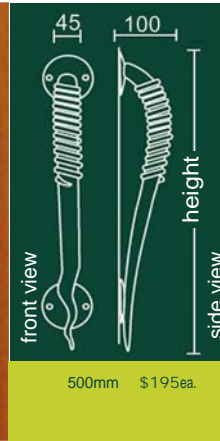

woodworkers gold finish handles

gold finish handle range

THIS LEVER SUPPLIED IN GOLD PREPACKAGED KITS

[^] euro double cylinder not included

andalucia

DOOR ACCESSORIES