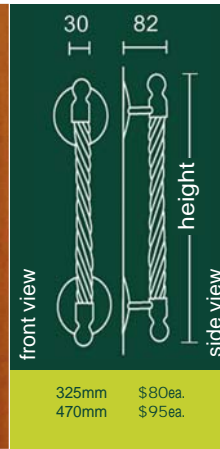

woodworkers gold finish handles

gold finish handle range

THIS LEVER SUPPLIED IN GOLD PREPACKAGED KITS

[^] euro double cylinder not included

DOOR ACCESSORIES