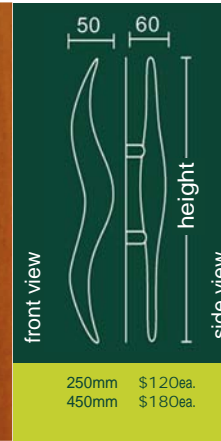

woodworkers gold finish handles

gold finish handle range

THIS LEVER SUPPLIED IN GOLD PREPACKAGED KITS

[^] euro double cylinder not included

andalucia

DOOR ACCESSORIES