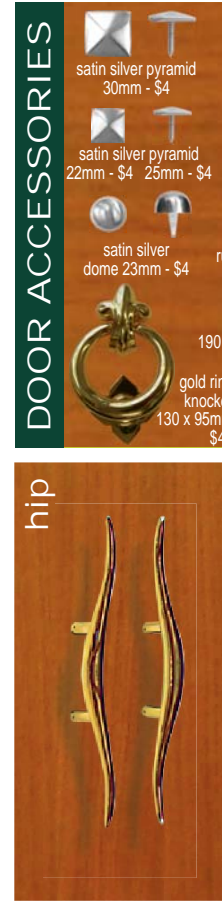

woodworkers gold finish handles

gold finish handle range

THIS LEVER SUPPLIED IN GOLD PREPACKAGED KITS

[^] euro double cylinder not included

hip

surf

DOOR ACCESSORIES