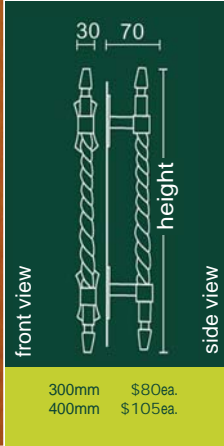

outside left handle outside right handle

680mm \$395set*

* available back to back set only and handed

vine

480mm \$195ea.

handed

sizzle copper

545mm \$310ea.

ironweave

400mm \$96ea.
480mm \$118ea.

ironbridge

230mm \$75ea.
370mm \$145ea.

aqua jazz copper

540mm \$490set*

* available back to back set only and handed

naga small

500mm (small) \$260ea.
900mm (large) \$568set*

* available back to back set only

naga large

340mm \$195ea.
450mm \$250ea.

rope

400mm \$83ea.
480mm \$112ea.

bangalow

300mm \$80ea.
400mm \$105ea.

tryst copper

340mm \$195ea.
450mm \$250ea.

We've got dozens of other specialist hardware items in store for every joinery need

black + copper handle range