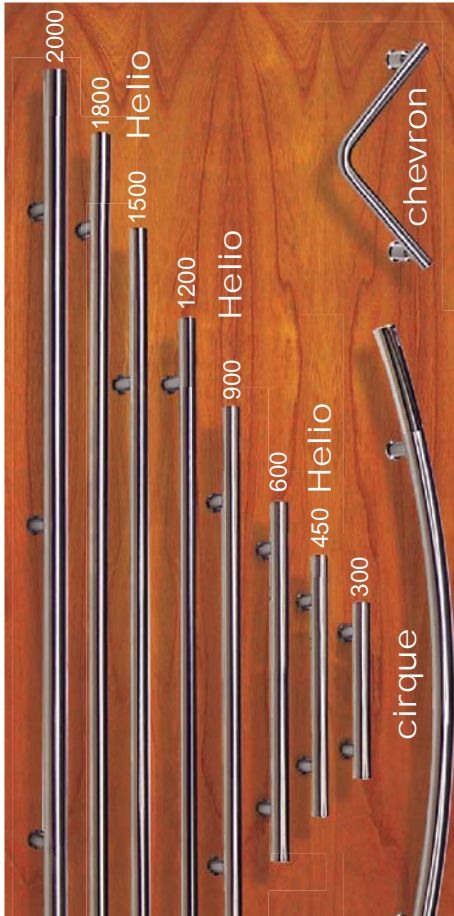

woodworkers satin silver handles

satin silver handle range

Helio

height	price	marine grade
300mm	\$60ea.	NA
450mm	\$98ea.	\$120ea.
600mm	\$130ea.	\$160ea.
900mm	\$170ea.	\$195ea.
1200mm	\$190ea.	\$235ea.
1500mm	\$198ea.	NA
1800mm	\$220ea.	NA
2000mm	\$240ea.	NA

our range is the largest and most innovative in Australia

chevron

height	price
410mm	\$70set*

* available back to back set only

cirque

height	price
350mm	\$90ea.
560mm	\$110ea.
1200mm	\$360set*

* available back to back set only

Helio

aqua jazz

height	price
540mm	\$445set*

* available back to back set only and handed

nova

height	price
500mm	\$120ea.

offset helio

available back to back set only

outside left handle outside right handle

680mm \$395set*

* available back to back set only and handed

vine

480mm \$195ea.

handed

sizzle copper

545mm \$310ea.