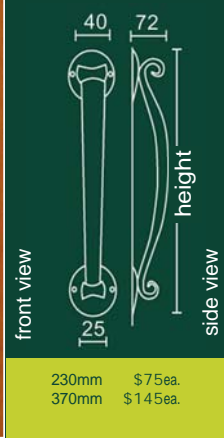

outside left handle outside right handle

680mm \$395set*

* available back to back set only and handed

vine

480mm \$195ea.

handed

sizzle copper

545mm \$310ea.

handed

antique raj bronze

550mm \$340ea.

ironbark euro lever on plate \$55set^

chateau lever handle on plate \$60set^

cottage lever on traditional plate \$60set^

provence lever handle on plate \$60set^

^ euro double cylinder not included

ironweave

400mm \$96ea.
480mm \$118ea.

ironbridge

230mm \$75ea.
370mm \$145ea.

aqua jazz copper

540mm \$490set*

* available back to back set only and handed

naga small

500mm (small) \$260ea.
900mm (large) \$568set*

* available back to back set only

naga large

340mm \$195ea.
450mm \$250ea.

rope

400mm \$83ea.
480mm \$112ea.

bangalow

300mm \$80ea.
400mm \$105ea.