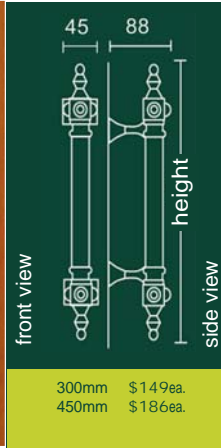

woodworkers gold finish handles

gold finish handle range

THIS LEVER SUPPLIED IN GOLD PREPACKAGED KITS

[^] euro double cylinder not included

hip

DOOR ACCESSORIES