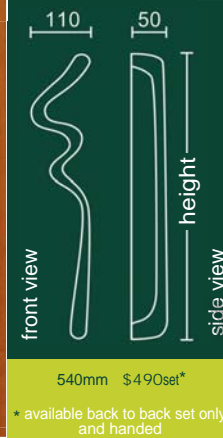

outside left handle outside right handle

680mm \$395set*

* available back to back set only and handed

vine

480mm \$195ea.

handed

sizzle copper

545mm \$310ea.

handed

antique raj bronze

550mm \$340ea.

ironbark euro lever on plate \$55set^

chateau lever handle on plate \$60set^

cottage lever on traditional plate \$60set^

provence lever handle on plate \$60set^

^ euro double cylinder not included

ironweave

400mm \$96ea.
480mm \$118ea.

ironbridge

230mm \$75ea.
370mm \$145ea.

aqua jazz copper

540mm \$490set*

* available back to back set only and handed

naga small

500mm (small) \$260ea.
900mm (large) \$568set*

* available back to back set only

naga large

340mm \$195ea.
450mm \$250ea.

rope

400mm \$83ea.
480mm \$112ea.

bangalow

300mm \$80ea.
400mm \$105ea.