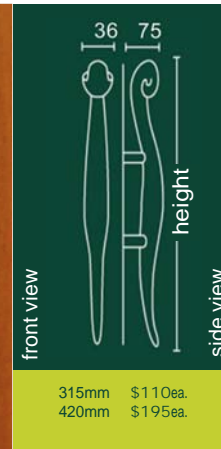

woodworkers gold finish handles

gold finish handle range

THIS LEVER SUPPLIED IN GOLD PREPACKAGED KITS

[^] euro double cylinder not included

andalucia

DOOR ACCESSORIES