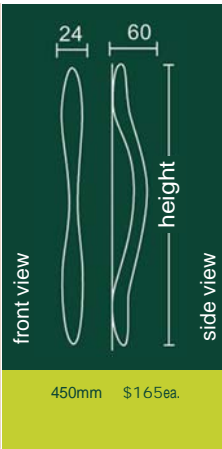

woodworkers gold finish handles

gold finish handle range

THIS LEVER SUPPLIED IN GOLD PREPACKAGED KITS

[^] euro double cylinder not included

classic

connaught

DOOR ACCESSORIES