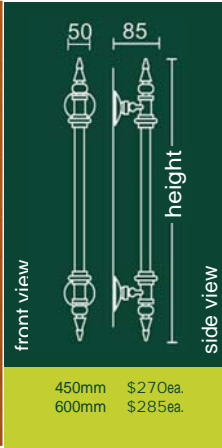

woodworkers gold finish handles

gold finish handle range

THIS LEVER SUPPLIED IN GOLD PREPACKAGED KITS

[^] euro double cylinder not included

classic

DOOR ACCESSORIES