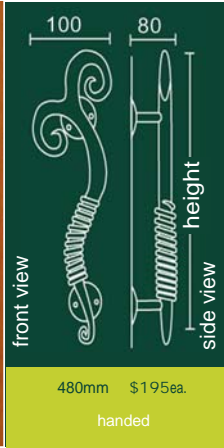

handed

surf

height	price
315mm	\$95ea.
420mm	\$185ea.

hip

height	price
250mm	\$98ea.
450mm	\$160ea.

amman

height	price
315mm	\$125ea.
520mm	\$220ea.

handed

outside left handle outside right handle

680mm \$395set*

* available back to back set only and handed

vine

480mm \$195ea.

handed

sizzle copper

545mm \$310ea.

handed

antique raj bronze

550mm \$340ea.

ironbark euro lever on plate \$55set^

chateau lever handle on plate \$60set^

cottage lever on traditional plate \$60set^

provence lever handle on plate \$60set^

^ euro double cylinder not included

ironweave

400mm \$96ea.
480mm \$118ea.

ironbridge

230mm \$75ea.
370mm \$145ea.

aqua jazz copper

540mm \$490set*

* available back to back set only and handed

naga small