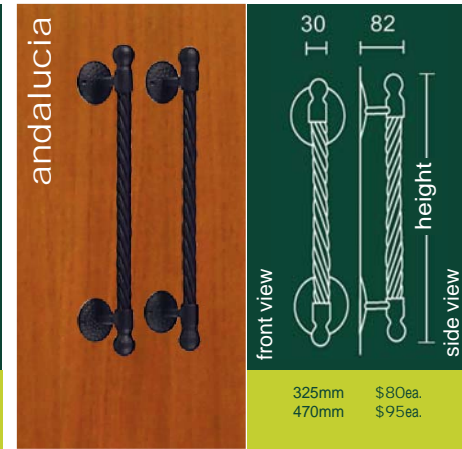

woodworkers gold finish handles

gold finish handle range

THIS LEVER SUPPLIED IN GOLD PREPACKAGED KITS

[^] euro double cylinder not included

andalucia

DOOR ACCESSORIES