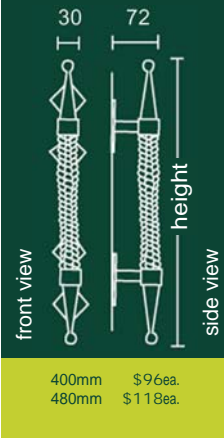

outside left handle outside right handle

680mm \$395set*

* available back to back set only and handed

vine

480mm \$195ea.

handed

sizzle copper

545mm \$310ea.

handed

antique raj bronze

550mm \$340ea.

ironbark euro lever on plate \$55set^

chateau lever handle on plate \$60set^

cottage lever on traditional plate \$60set^

provence lever handle on plate \$60set^

^ euro double cylinder not included

ironweave

400mm \$96ea.
480mm \$118ea.

ironbridge

230mm \$75ea.
370mm \$145ea.

aqua jazz copper

540mm \$490set*

* available back to back set only and handed

naga small

500mm (small) \$260ea.
900mm (large) \$568set*

* available back to back set only

naga large

340mm \$195ea.
450mm \$250ea.

rope

400mm \$83ea.
480mm \$112ea.

bangalow

300mm \$80ea.
400mm \$105ea.