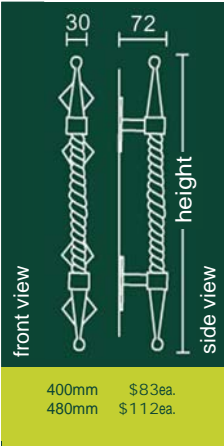

outside left handle outside right handle

680mm \$395set*

* available back to back set only and handed

vine

480mm \$195ea.

handed

sizzle copper

545mm \$310ea.

ironweave

400mm \$96ea.
480mm \$118ea.

ironbridge

230mm \$75ea.
370mm \$145ea.

aqua jazz copper

540mm \$490set*

* available back to back set only and handed

naga small

500mm (small) \$260ea.
900mm (large) \$568set*

* available back to back set only

naga large

340mm \$195ea.
450mm \$250ea.

rope

400mm \$83ea.
480mm \$112ea.

bangalow

300mm \$80ea.
400mm \$105ea.

tryst copper

340mm \$195ea.
450mm \$250ea.

We've got dozens of other specialist hardware items in store for every joinery need

black + copper handle range