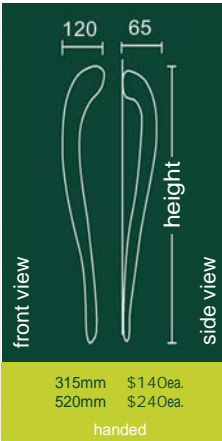

woodworkers gold finish handles

gold finish handle range

THIS LEVER SUPPLIED IN GOLD PREPACKAGED KITS

cottage lever on slimline plate
$75set[^]

[^] euro double cylinder not included

DOOR ACCESSORIES