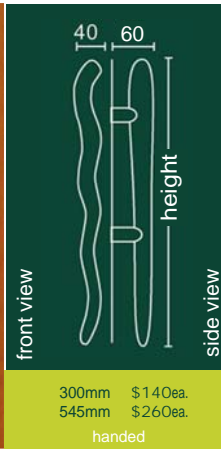

woodworkers gold finish handles

gold finish handle range

THIS LEVER SUPPLIED IN GOLD PREPACKAGED KITS

[^] euro double cylinder not included

hip

surf

DOOR ACCESSORIES