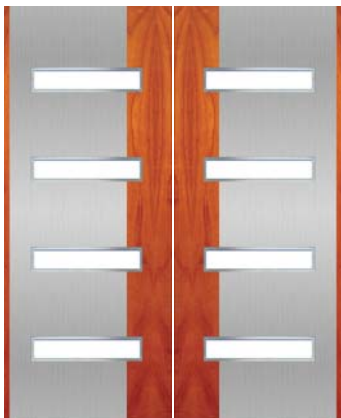

Miro

Size	Cedar
2040 x 820	$1306
2340 x 820	$1376

price per door