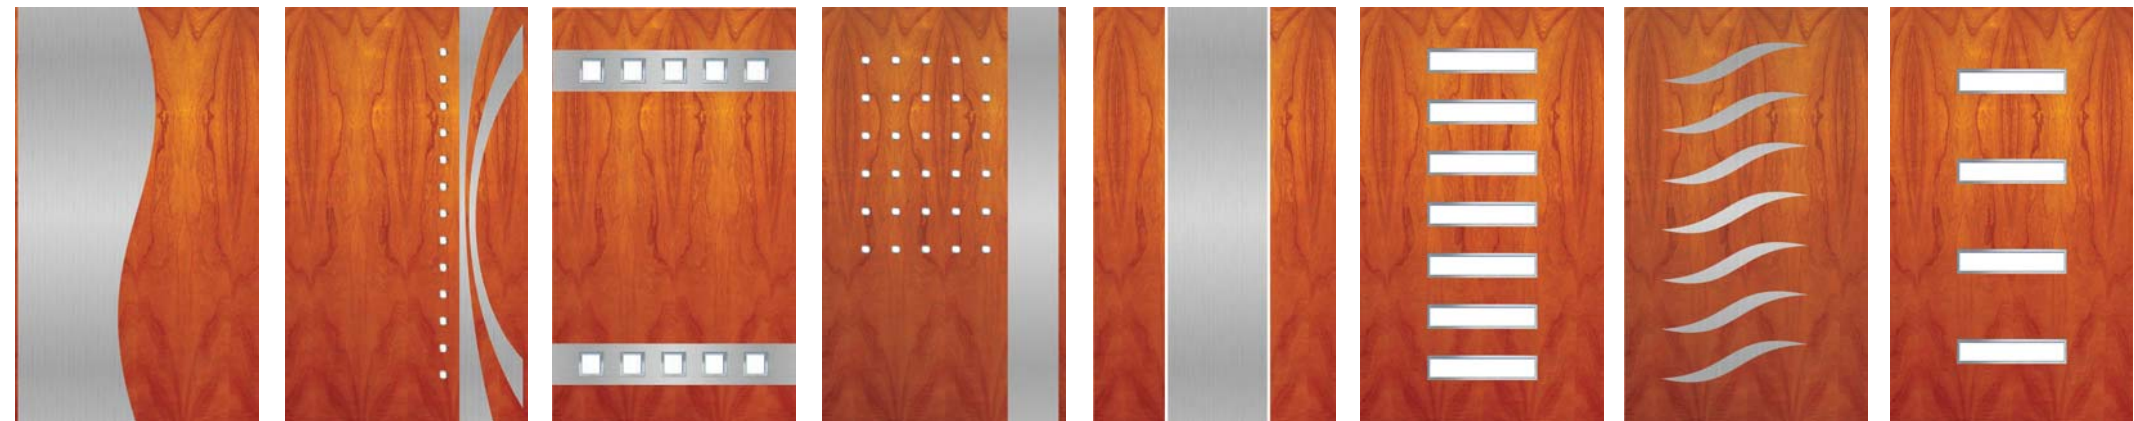

pivot doors

Helix Pivot			Okapi Pivot			Pito Pivot			Portside Pivot			Aurora Pivot			Manhattan Pivot			Seabreeze Pivot			Broadband Pivot		
Size	Cedar door	framed* unit from	Size	Cedar door	framed* unit from	Size	Cedar door	framed* unit from	Size	Cedar door	framed* unit from	Size	Cedar door	framed* unit from	Size	Cedar door	framed* unit	Size	Cedar door	framed* unit from	Size	Cedar door	framed* unit from
2040x1200 x 40	$1072	$1976	2040x1200 x 40	$1418	$2322	2040x1200 x 40	$1444	$2348	2040x1200 x 40	$1638	$2542	2040x1200 x 40	$1124	$2028	2040x1200 x 40	$1295	$2199	2040x1200 x 40	$1175	$2079	2040x1200 x 40	$880	$1784
2280x1200 x 40	$1174	$2096	2280x1200 x 40	$1520	$2442	2280x1200 x 40	$1546	$2468	2280x1200 x 40	$1740	$2662	2280x1200 x 40	$1226	$2148	2280x1200 x 40	$1397	$2319	2280x1200 x 40	$1277	$2199	2280x1200 x 40	$982	$1904

stainless steel glazing borders set in a solid core flush door

all fuseon doors can be modified to comply with bushfire code AS3959 to BAL 29 requirements at additional cost

doors are recommended for protected external and internal locations only. All metallic faced designs priced with flush fitted metal composite to outside face only. Additional costs apply if inserts required both sides.