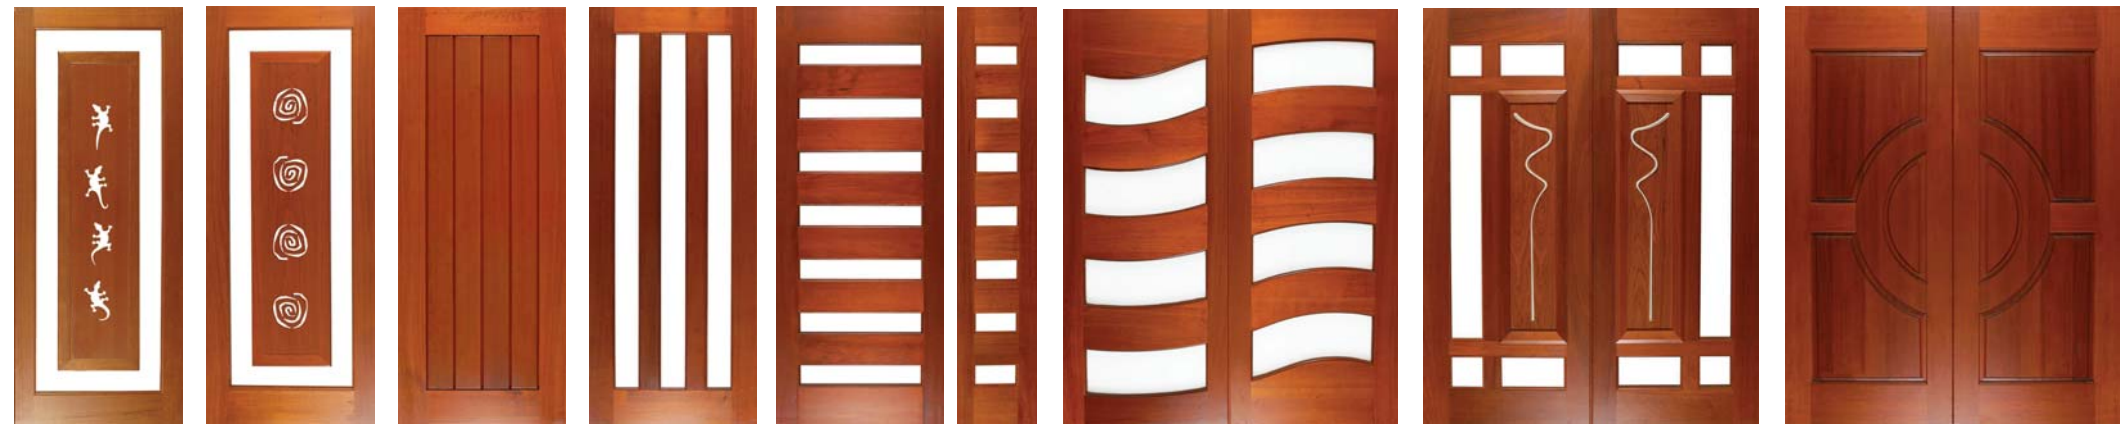

Gecko BF <table border="1"> <tr><th>Size</th><th>Cedar</th></tr> <tr><td>2040 x 820</td><td>$968</td></tr> <tr><td>2340 x 820</td><td>$1078</td></tr> </table> grey glass + 5% frosted glass + 10%	Swirl BF <table border="1"> <tr><th>Size</th><th>Cedar</th></tr> <tr><td>2040 x 820</td><td>$988</td></tr> <tr><td>2340 x 820</td><td>$1098</td></tr> </table> grey glass + 5% frosted glass + 10%	Vertical Plank <table border="1"> <tr><th>Size</th><th>Maple</th><th>Cedar</th></tr> <tr><td>2040 x 820</td><td>$495</td><td>$666</td></tr> <tr><td>2340 x 820</td><td>$580*</td><td>$781</td></tr> </table>	Java BF <table border="1"> <tr><th>Size</th><th>Maple</th><th>Cedar</th></tr> <tr><td>2040 x 820</td><td>$594</td><td>$682</td></tr> </table> grey glass & translucent glass + 10% shoji glass + 20%	Mandalay & Sidelight BF <table border="1"> <tr><th>Size</th><th>Maple</th><th>Cedar</th></tr> <tr><td>2040 x 920</td><td>-</td><td>$768</td></tr> <tr><td>2040 x 820</td><td>$594</td><td>$682</td></tr> <tr><td>2040 x 410</td><td>$341</td><td>$418</td></tr> <tr><td>2340 x 820</td><td>$677</td><td>$792</td></tr> <tr><td>2340 x 410</td><td>$406</td><td>$475</td></tr> </table> grey & translucent glass + 10%; shoji glass + 15%	Wave BF <table border="1"> <tr><th>Size</th><th>Cedar</th></tr> <tr><td>2040 x 820 x 40</td><td>$981</td></tr> <tr><td>2340 x 820 x 40</td><td>$1098</td></tr> </table> price per door grey glass & translucent glass + 10% shoji glass + 20%	Jazz BF <table border="1"> <tr><th>Size</th><th>Cedar</th></tr> <tr><td>2040 x 820</td><td>$1029</td></tr> <tr><td>2340 x 820</td><td>$1172</td></tr> </table> price per door translucent & grey glass + 5% other glass options P.O.A.	Zen <table border="1"> <tr><th>Size</th><th>Cedar</th></tr> <tr><td>2040 x 820 x 40</td><td>$712</td></tr> <tr><td>2340 x 820 x 40</td><td>$815</td></tr> </table> price per door

ALL PRICES INCLUDE GST

Refer to our separate catalogue of handle designs for Australia's widest selection of designer hardware

Woodworkers contemporary collection introduces a range of visually arresting entrances to add spice and soul to modern design. Their simple clean geometrics aim to welcome the visitor with style and innate warmth. The range skillfully combines a palate of innovative materials to create doors with unique individuality and character.