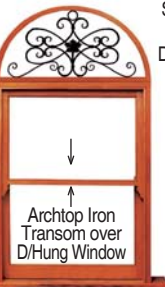

All prices shown allow for clear glass but do not include door hanging, architraves, painting, hardware or delivery

1677 x 900 - $1091