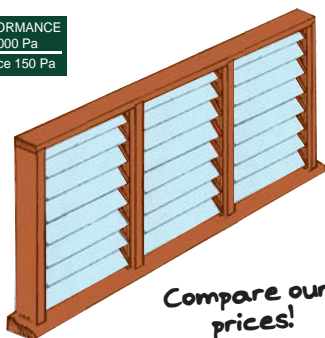

Compare our prices!

Number of blades	Frame Height	1286 mm width	1736 mm width	2636 mm width	1286 mm width	1736 mm width	2636 mm width
4 blades	662mm	$845	$980	$1235	$923	$1076	$1391
6 blades	942mm	$1031	$1196	$1487	$1151	$1340	$1724
8 blades	1221mm	$1211	$1406	$1733	$1370	$1601	$2048
10 blades	1500mm	$1412	$1640	$2003	$1613	$1880	$2393
12 blades	1780mm	$1595	$1853	$2252	$1835	$2141	$2723
14 blades	2059mm	$1781	$2072	$2507	$2063	$2408	$3053
16 blades	2323mm	$1970	$2261	$2720	$2294	$2645	$3347
Extra blade per frame		$119	$136	$175	$145	$173	$230

When adding an extra blade the height of the frame increases by 140mm per blade.

102 mm blade

Clear Glass or Timber Louvres Surian cedar flat blade, 6mm clear glass to AS 1288-2006 Obscure Glass Louvres White acid etch obscure glass

Number of blades	Frame Height	450 mm width	600 mm width	900 mm width	450 mm width	600 mm width	900 mm width
6 blades	637mm	$361	$392	$472	$413	$443	$540
9 blades	904mm	$470	$500	$593	$556	$586	$706
12 blades	1170mm	$559	$589	$691	$670	$701	$839
16 blades	1526mm	$678	$709	$823	$824	$855	$1016
19 blades	1793mm	$801	$831	$958	$981	$1012	$1197
22 blades	2059mm	$881	$912	$1048	$1087	$1118	$1320
26 blades	2399mm	$1026	$1055	$1203	$1275	$1304	$1532
Extra blade per frame		$40	$44	$55	$46	$54	$69

When adding an extra blade the height of the frame increases by 89mm per blade.

Twin Gallery Louvre Windows 2 Bays

Clear Glass or Timber Louvres Surian cedar flat blade, 6mm clear glass to AS 1288-2006 Obscure Glass Louvres White acid etch obscure glass

Number of blades	Frame Height	868 mm width	1168 mm width	1768 mm width	868 mm width	1168 mm width	1768 mm width
6 blades	637mm	$672	$734	$894	$776	$836	$1030
9 blades	904mm	$890	$950	$1136	$1062	$1122	$1362
12 blades	1170mm	$1068	$1128	$1332	$1290	$1352	$1628
16 blades	1526mm	$1306	$1368	$1596	$1598	$1660	$1982
19 blades	1793mm	$1552	$1612	$1866	$1912	$1974	$2344
22 blades	2059mm	$1712	$1774	$2046	$2124	$2186	$2590
26 blades	2399mm	$2002	$2060	$2356	$2500	$2558	$3014
Extra blade per frame		$75	$83	$105	$87	$103	$133

When adding an extra blade the height of the frame increases by 89mm per blade.

Triple Gallery Louvre Windows 3 Bays

Clear Glass or Timber Louvres Surian cedar flat blade, 6mm clear glass to AS 1288-2006 Obscure Glass Louvres White acid etch obscure glass

Number of blades	Frame Height	1286 mm width	1736 mm width	2636 mm width	1286 mm width	1736 mm width	2636 mm width
6 blades	637mm	$983	$1076	$1316	$1139	$1229	$1520
9 blades	904mm	$1310	$1400	$1679	$1568	$1658	$2018
12 blades	1170mm	$1577	$1667	$1973	$1910	$2003	$2417
16 blades	1526mm	$1934	$2027	$2369	$2372	$2465	$2948
19 blades	1793mm	$2303	$2393	$2774	$2843	$2936	$3491
22 blades	2059mm	$2543	$2636	$3044	$3161	$3254	$3860
26 blades	2399mm	$2978	$3065	$3509	$3725	$3812	$4496
Extra blade per frame		$110	$122	$155	$128	$152	$197

When adding an extra blade the height of the frame increases by 89mm per blade.