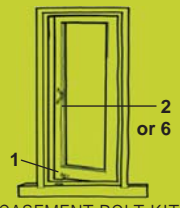

woodworkers window hardware kits

CASEMENT & MULTIFOLD KITS

CASEMENT BOLT KIT
1. Keyed window bolt
2. Offset D-Handle

OR
CASEMENT & MULTIFOLD LEVER KIT
6. Keyed window lever - handed

DOUBLE HUNG WINDOW KIT

4. D/H keyed window lock
5. Sash lift

HOPPER WINDOW KIT

6. Keyed window lever - handed

SLIDING WINDOW KIT

SLIDING BOLT KIT
1. Keyed window bolt
7. Window flush pull

SLIDING WINDOW KIT

SLIDING WINDOW KIT - SILVER