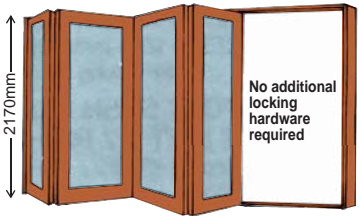

FOUR DOOR MULTI-FOLD - ALL LEFT OR ALL RIGHT

Frame Width (Door Width)	INCLUDING INSECT SCREEN	VISTA BIFOLDS	VISTA BIFOLDS INCLUDING INSECT SCREEN
3765mm (920mm)	$3553*	NA	NA
3365mm (820mm)	$3384	$5245	$6587
2965mm (720mm)	$3276	$5081	$6421
2565mm (620mm)	$3178	$4934	$6017

- 2 locking & 2 non-locking flush bolts fitted
- extra for 2 x flush pulls if multifold opens in $100 (fig 8)