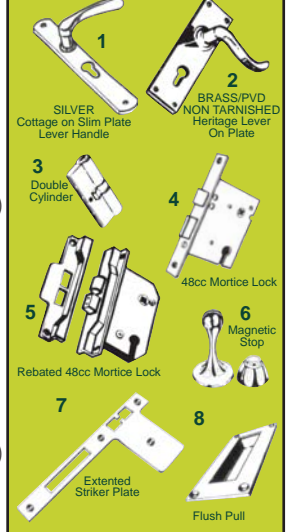

hardware kit components

woodworkers bifold hardware kits will save you money available in silver + gold

Remised list for each hardware option

Opt	Item No.	1	2	3	4	5	6	7	
1	Satin	1pr	1	1	1	1	1	1	$165
1	Gold	1pr	1	1	1	1	1	1	$177
2	Satin	1pr	1	1	1	2	1	1	$162
2	Gold	1pr	1	1	1	2	1	1	$173

Note:
Woodworkers can also custom build multifold doors to any size or style to suit your application.

stock external multifolds

Woodworkers overhead track bifolds are supplied framed and hung on premium stainless steel or gold hardware complete with all flush drop bolts and weather seals. Integral insect screens can be factory installed and in locations where privacy and sun control is also essential, our unique vista doors with double glazed venetian blinds inserts provide the ultimate solution.