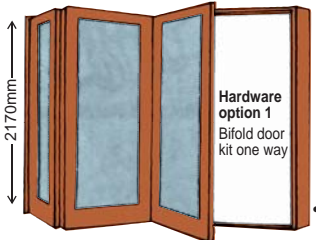

THREE DOOR MULTI-FOLD - ALL LEFT - ALL RIGHT

Frame Width (Door Width)	INCLUDING INSECT SCREEN	VISTA BIFOLDS	VISTA BIFOLDS INCLUDING INSECT SCREEN
2839mm (920mm)	$2588*	NA	NA
2539mm (820mm)	$2465	$3850	$4964
2239mm (720mm)	$2407	$3745	$4859
1939mm (620mm)	$2303	$3611	$4584

- 1 locking & 1 non-locking flush bolt no door furniture included for "flapper door".
- extra for 1 x flush pull if multifold opens in $50 (fig 8)

ALL PRICES INCLUDES GST