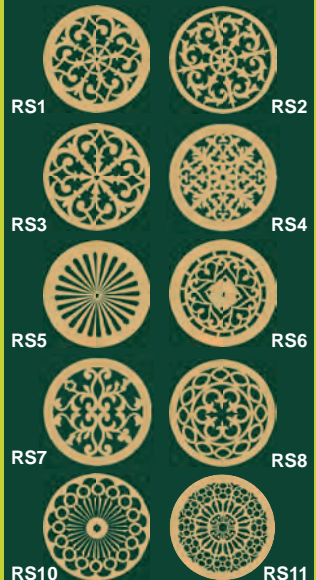

# woodworkers lasercut products

BW1  
BW2  
BW3  
BW4  
BW5  
BW6  
BW7  
BW8  
BW9  
BW10  
BW11  
BW12  
BW13  
BW14  
BW16  
BW17  
BW18  
BW19

### BREEZEWAYS

405 x 810 x 9 \$120 all other sizes \$384/m2  
custom sizes - minimum charge of \$107 applies  
plus \$27 for white priming

BW20  
BW21  
BW22  
BW23  
BW24  
BW27

### RS9 FLANGE ROSETTE

Small \$72 | Large \$118  
Medium \$85 | 750mm \$292  
face collection mould \$134 extra

RS1 RS2  
RS3 RS4  
RS5 RS6  
RS7 RS8  
RS10 RS11

### CEILING ROSETTES

Small 190mm \$59 | Large 475mm \$99  
Medium 315mm \$72 | all other sizes POA  
plus \$24 for white priming

hand turned  
MDF or cedar