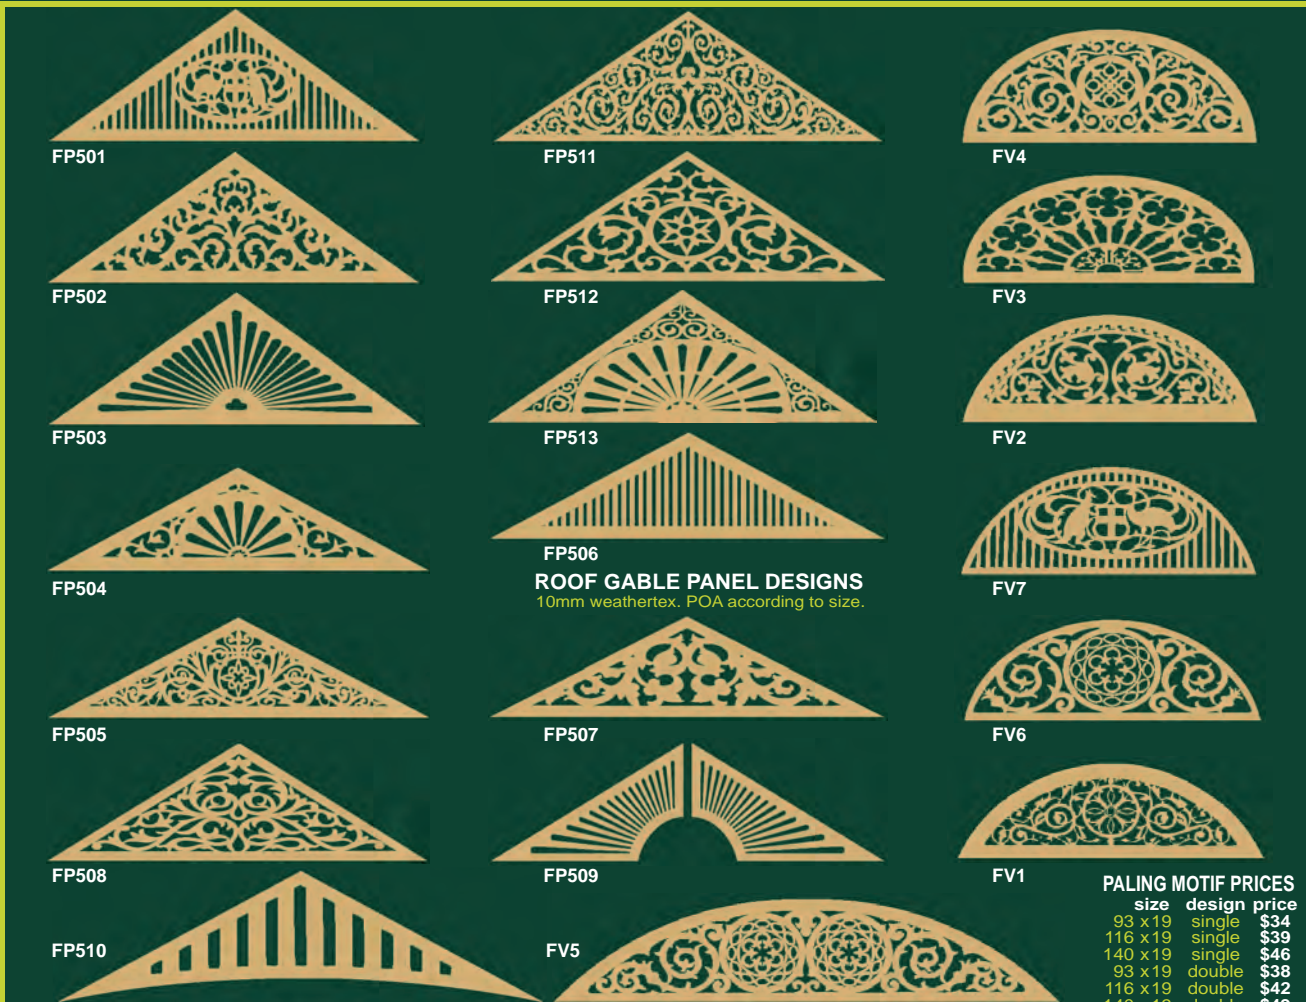

### CEILING ROSETTES

Small 190mm \$59 | Large 475mm \$99  
Medium 315mm \$72 | all other sizes POA  
plus \$24 for white priming

hand turned  
MDF or cedar

### CEILING COLLECTIONS

(Ext. diameter/ rebate / Int. diameter)  
MDF Cedar  
Large (602/478/462 mm) \$128 \$167  
Medium (422/318/302 mm) \$104 \$136  
Small (290/193/170 mm) \$79 \$103

FP501 FP511 FV4  
FP502 FP512 FV3  
FP503 FP513 FV2  
FP504 FP506 FV1  
FP505 FP507 FV7  
FP508 FP509 FV6  
FP510 FV5

### ROOF GABLE PANEL DESIGNS

10mm weathertex. POA according to size.