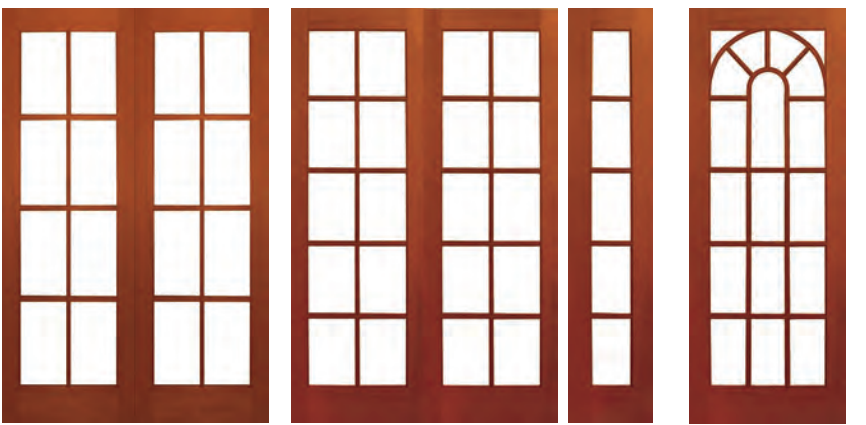

woodworkers patio and barn door range

woodworkers patio and barn door range

8 Light

Size	Cedar	White Primed
2040 x 820 x 40	$522	$574
2040 x 720 x 40	$512	$563
2040 x 620 x 40	$502	$552
price per door		
stock obscure glass + 30%		

10 Light & Sidelight

Size	Cedar	White Primed
2040 x 820 x 40	$552	
2040 x 720 x 40	$542	
2040 x 620 x 40	$530	
2040 x 410 x 40	$486	
price per door		
stock obscure glass + 30%		

Conservatory

Size	Cedar	White Primed
2040 x 820 x 40	$1121*	
2040 x 720 x 40	$1104*	
2040 x 620 x 40	$1089*	
clear glazed		

* if available & white stocks last

pre-primed white or clear sealer additional 10%