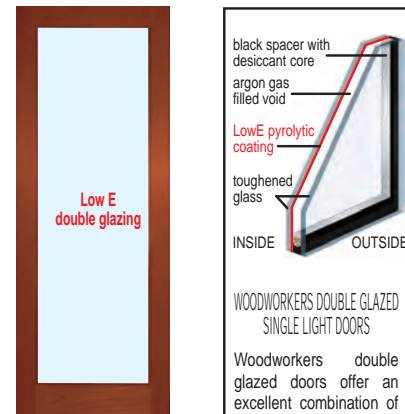

woodworkers french doors

Double Glazed Single light Door

Size	Cedar	Size	Cedar
2040 x 1220	$957	2340 x 1220	N/A
2040 x 1020	$831	2340 x 1020	$913
2040 x 920	$765	2340 x 920	$842
2040 x 820	$689	2340 x 820	$759
2040 x 720	$668	2340 x 720	$737
2040 x 620	$653	2340 x 620	$723
2040 x 410	$624	2340 x 410	$689

WOODWORKERS DOUBLE GLAZED SINGLE LIGHT DOORS

Woodworkers double glazed doors offer an excellent combination of security, noise and solar control. The 16mm thick glass panels comprise two skins of toughened 5mm clear glass with a pyrolytic coating (LowE) to the inside. The units have desiccant spacers to prevent fogging in the argon gas filled center void. The panels reduce heat transfer by more than 50% and block infra-red and UV by more than 90%. They retain heat in winter; keep interiors cool in summer and provide brilliant noise reduction all year round.

Stealshield Doors

width	height: 2040mm		height: 2340mm	
	Cedar	Kwila	Cedar	Kwila
1220	$1203	$1444	N/A	N/A
1020	$904	$1085	$1031	$1237
920	$852	$1022	$978	$1174
820	$795	$954	$922	$1106
720	$746	$895	$875	$1050
620	$693	$832	$819	$983

WOODWORKERS STEALSHIELD DOORS

304 s. steel mesh with black polymer coating 1.5mm apertures, 0.9mm strands

aluminium frame clamped into timber joinery 18mm