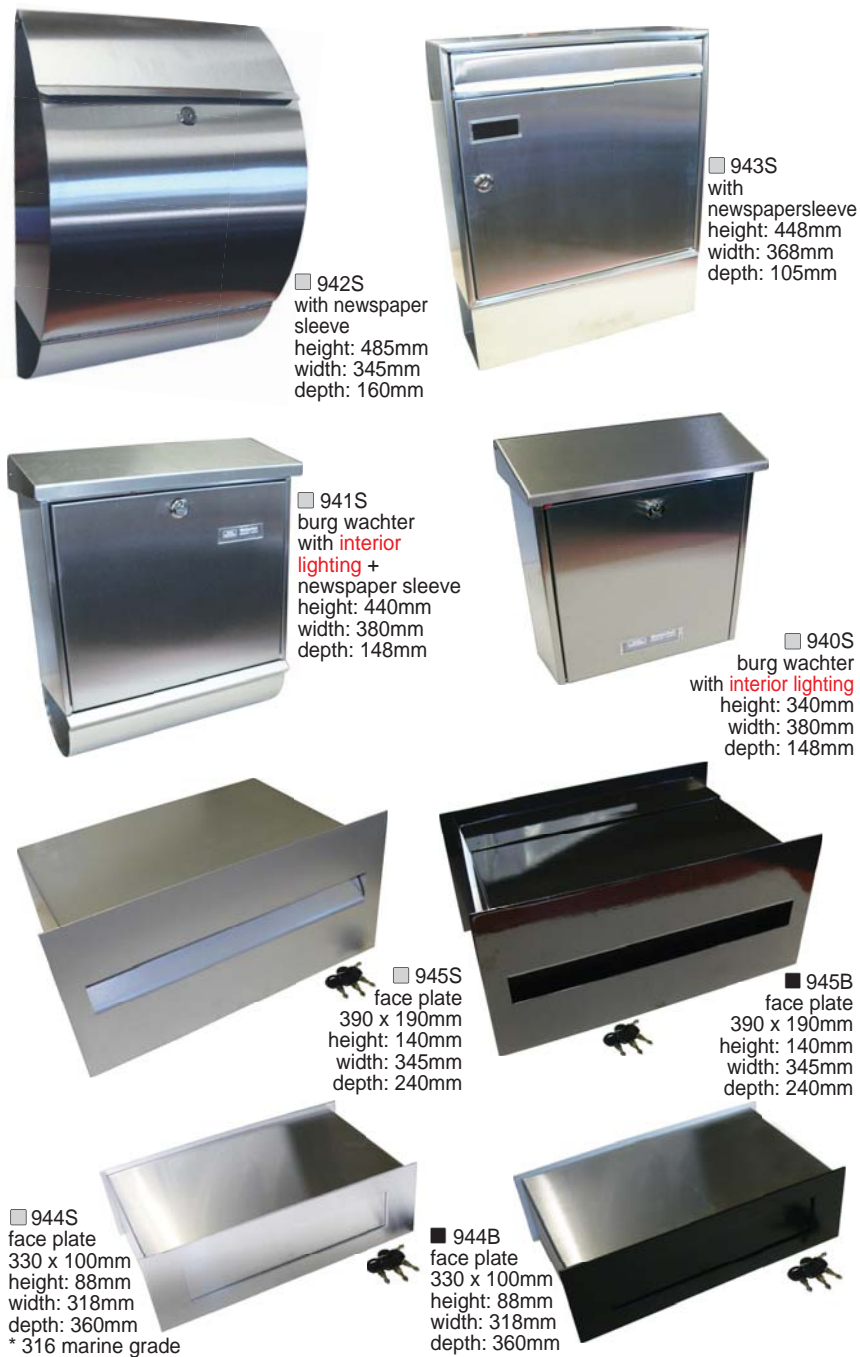

woodworkers accessories

numbers

letterboxes

glazing accessories

other stuff

pet doors

DOG DOORS FOR INSTALLATION IN SOLID DOORS

PET DOOR FOR INSTALLATION IN GLASS

clear polycarbonate with weatherseal and 4 way locking system.

vents