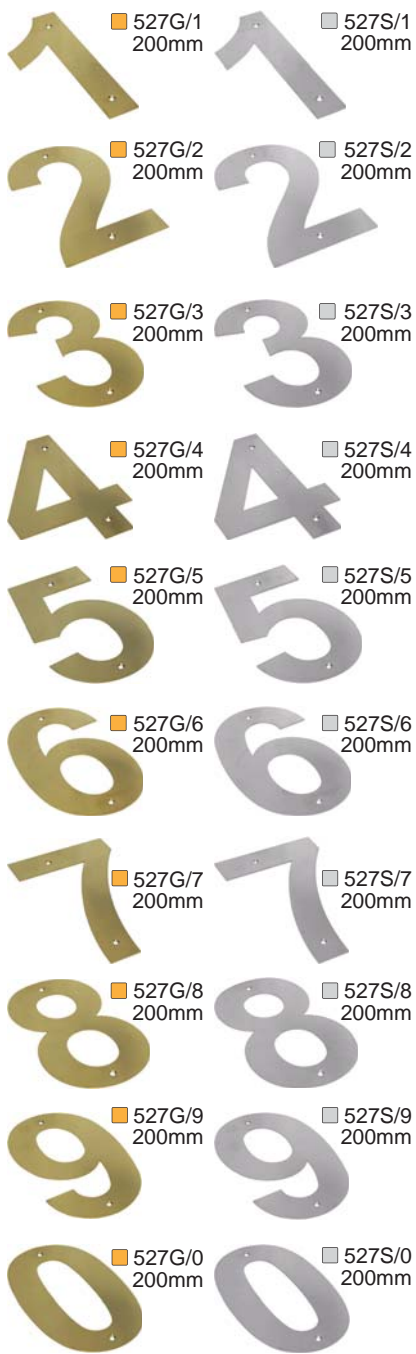

woodworkers accessories

numbers

letterboxes

glazing accessories

other stuff

pet doors

DOG DOORS FOR INSTALLATION IN SOLID DOORS

PET DOOR FOR INSTALLATION IN GLASS

clear polycarbonate with weatherseal and 4 way locking system.

vents