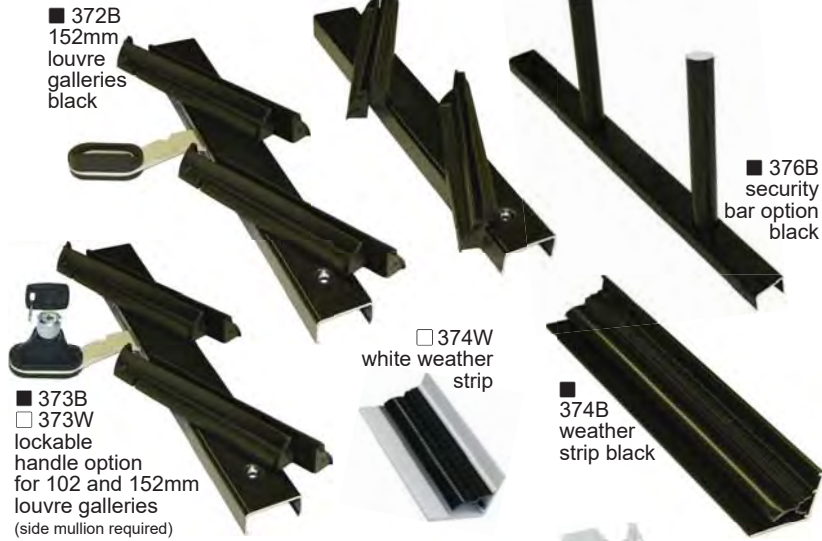

## louvre galleries

■ 372B  
152mm  
louvre  
galleries  
black

■ 376B  
security  
bar option  
black

□ 374W  
white weather  
strip

■ 374B  
weather  
strip black

■ 373B  
□ 373W  
lockable  
handle option  
for 102 and 152mm  
louvre galleries  
(side mullion required)