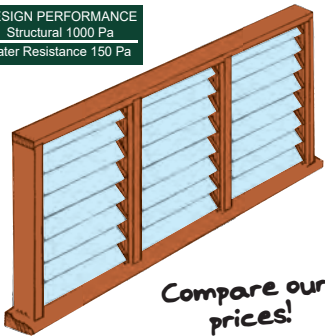

Compare our prices!

Number of blades	Frame Height	Clear Glass			Obscure Glass			Timber Louvres		
		1286mm width	1736mm width	2636mm width	1286mm width	1736mm width	2636mm width	1286mm width	1736mm width	2636mm width
4 blades	663mm	$1214	$1358	$1697	$1319	$1484	$1901	$1220	$1367	$1709
6 blades	942mm	$1478	$1637	$2030	$1634	$1823	$2336	$1487	$1646	$2048
8 blades	1221mm	$1734	$1905	$2355	$1941	$2157	$2763	$1746	$1920	$2379
10 blades	1500mm	$2013	$2202	$2706	$2274	$2514	$3213	$2028	$2220	$2736
12 blades	1780mm	$2275	$2476	$3034	$2587	$2851	$3643	$2293	$2497	$3073
14 blades	2059mm	$2536	$2755	$3367	$2902	$3190	$4078	$2560	$2779	$3409
16 blades	2323mm	$2766	$2991	$3642	$3183	$3489	$4455	$2793	$3021	$3690
Extra blade per frame		$139	$148	$176	$167	$180	$224	$142	$148	$180

When adding an extra blade the height of the frame increases by 140mm per blade.

Clear Glass   Obscure Glass   Timber Louvres
6mm clear glass to AS 1288-2006   NFP Frost obscure glass   Surian cedar flat blade

Number of blades	Frame Height	Clear Glass			Obscure Glass			Timber Louvres		
		450mm width	600mm width	900mm width	450mm width	600mm width	900mm width	450mm width	600mm width	900mm width
6 blades	637mm	$494	$532	$638	$577	$615	$747	$489	$527	$631
9 blades	904mm	$630	$668	$788	$754	$793	$952	$622	$660	$777
12 blades	1170mm	$755	$793	$927	$921	$959	$1146	$744	$783	$913
16 blades	1526mm	$922	$961	$1114	$1143	$1182	$1405	$908	$947	$1095
19 blades	1793mm	$1079	$1117	$1284	$1341	$1379	$1631	$1062	$1100	$1262
22 blades	2059mm	$1191	$1229	$1410	$1494	$1533	$1812	$1171	$1210	$1385
26 blades	2399mm	$1377	$1412	$1608	$1736	$1772	$2082	$1354	$1389	$1577
Extra blade per frame		$45	$47	$49	$59	$62	$68	$44	$45	$47

When adding an extra blade the height of the frame increases by 89mm per blade.

Clear Glass   Obscure Glass   Timber Louvres
6mm clear glass to AS 1288-2006   NFP Frost obscure glass   Surian cedar flat blade

Number of blades	Frame Height	Clear Glass			Obscure Glass			Timber Louvres		
		868mm width	1168mm width	1768mm width	868mm width	1168mm width	1768mm width	868mm width	1168mm width	1768mm width
6 blades	637mm	$940	$1016	$1228	$1106	$1182	$1446	$930	$1006	$1214
9 blades	904mm	$1202	$1278	$1518	$1450	$1528	$1846	$1186	$1262	$1496
12 blades	1170mm	$1443	$1519	$1787	$1775	$1851	$2225	$1421	$1499	$1759
16 blades	1526mm	$1765	$1843	$2149	$2207	$2285	$2731	$1737	$1815	$2111
19 blades	1793mm	$2069	$2145	$2479	$2593	$2669	$3173	$2035	$2111	$2435
22 blades	2059mm	$2284	$2360	$2722	$2890	$2968	$3526	$2244	$2322	$2672
26 blades	2399mm	$2644	$2714	$3106	$3362	$3434	$4054	$2598	$2668	$3044
Extra blade per frame		$90	$95	$99	$118	$124	$137	$88	$90	$95

When adding an extra blade the height of the frame increases by 89mm per blade.

Clear Glass   Obscure Glass   Timber Louvres
6mm clear glass to AS 1288-2006   NFP Frost obscure glass   Surian cedar flat blade