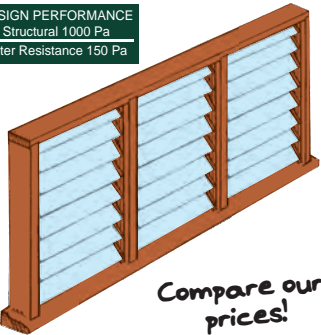

When adding an extra blade the height of the frame increases by 140mm per blade.

Triple Gallery Louvre Windows | 3 Bays

Number of blades	Frame Height	Clear Glass 6mm clear glass to AS 1288-2006			Obscure Glass NFP Frost obscure glass			Timber Louvres Surian cedar flat blade		
		1286mm width	1736mm width	2636mm width	1286mm width	1736mm width	2636mm width	1286mm width	1736mm width	2636mm width
4 blades	663mm	$1245	$1392	$1740	$1350	$1521	$1950	$1251	$1401	$1752
6 blades	942mm	$1515	$1677	$2082	$1674	$1869	$2394	$1524	$1689	$2100
8 blades	1221mm	$1776	$1953	$2415	$1989	$2211	$2832	$1788	$1968	$2439
10 blades	1500mm	$2064	$2256	$2772	$2331	$2577	$3294	$2079	$2274	$2805
12 blades	1780mm	$2331	$2538	$3111	$2652	$2922	$3735	$2349	$2562	$3147
14 blades	2059mm	$2601	$2823	$3453	$2976	$3270	$4179	$2625	$2850	$3495
16 blades	2323mm	$2836	$3064	$3733	$3262	$3577	$4564	$2863	$3094	$3784
Extra blade per frame		$141	$150	$180	$171	$186	$231	$144	$150	$186

When adding an extra blade the height of the frame increases by 140mm per blade.

ALL PRICES INCLUDE GST
DESIGN PERFORMANCE
Structural 1000 Pa
Water Resistance 150 Pa

Compare our prices!

Woodworkers manufactures its own brand louvre galleries used for this range. If Breezeway Altair brand galleries are required add 12% to these list prices + height increases 22mm + width decreases 8mm

102 mm blade

Clear Glass | Obscure Glass | Timber Louvres

Number of blades	Frame Height	Clear Glass 6mm clear glass to AS 1288-2006			Obscure Glass NFP Frost obscure glass			Timber Louvres Surian cedar flat blade		
		450mm width	600mm width	900mm width	450mm width	600mm width	900mm width	450mm width	600mm width	900mm width
6 blades	637mm	$506	$546	$654	$591	$631	$766	$501	$540	$647
9 blades	904mm	$646	$685	$808	$773	$812	$976	$637	$677	$797
12 blades	1170mm	$774	$813	$950	$944	$983	$1175	$763	$802	$936
16 blades	1526mm	$945	$985	$1141	$1172	$1211	$1440	$931	$970	$1122
19 blades	1793mm	$1106	$1145	$1316	$1375	$1414	$1671	$1088	$1128	$1294
22 blades	2059mm	$1220	$1260	$1446	$1532	$1571	$1857	$1200	$1240	$1419
26 blades	2399mm	$1411	$1448	$1648	$1779	$1816	$2134	$1387	$1424	$1617
Extra blade per frame		$46	$48	$50	$60	$64	$70	$45	$46	$48

When adding an extra blade the height of the frame increases by 89mm per blade.

Clear Glass | Obscure Glass | Timber Louvres

Number of blades	Frame Height	Clear Glass 6mm clear glass to AS 1288-2006			Obscure Glass NFP Frost obscure glass			Timber Louvres Surian cedar flat blade		
		868mm width	1168mm width	1768mm width	868mm width	1168mm width	1768mm width	868mm width	1168mm width	1768mm width
6 blades	637mm	$962	$1042	$1258	$1132	$1212	$1482	$952	$1030	$1244
9 blades	904mm	$1233	$1311	$1557	$1487	$1565	$1893	$1215	$1295	$1535
12 blades	1170mm	$1479	$1557	$1831	$1819	$1897	$2281	$1457	$1535	$1803
16 blades	1526mm	$1809	$1889	$2201	$2263	$2341	$2799	$1781	$1859	$2163
19 blades	1793mm	$2121	$2199	$2541	$2659	$2737	$3251	$2085	$2165	$2497
22 blades	2059mm	$2339	$2419	$2791	$2963	$3041	$3613	$2299	$2379	$2737
26 blades	2399mm	$2709	$2783	$3183	$3445	$3519	$4155	$2661	$2735	$3121
Extra blade per frame		$92	$96	$100	$120	$128	$140	$90	$92	$96

When adding an extra blade the height of the frame increases by 89mm per blade.

Clear Glass | Obscure Glass | Timber Louvres

Number of blades	Frame Height	Clear Glass 6mm clear glass to AS 1288-2006			Obscure Glass NFP Frost obscure glass			Timber Louvres Surian cedar flat blade		
		1286mm width	1736mm width	2636mm width	1286mm width	1736mm width	2636mm width	1286mm width	1736mm width	2636mm width
6 blades	637mm	$1419	$1539	$1863	$1674	$1794	$2199	$1404	$1521	$1842
9 blades	904mm	$1820	$1937	$2306	$2201	$2318	$2810	$1793	$1913	$2273
12 blades	1170mm	$2185	$2302	$2713	$2695	$2812	$3388	$2152	$2269	$2671
16 blades	1526mm	$2672	$2792	$3260	$3353	$3470	$4157	$2630	$2747	$3203
19 blades	1793mm	$3136	$3253	$3766	$3943	$4060	$4831	$3082	$3202	$3700
22 blades	2059mm	$3459	$3579	$4137	$4395	$4512	$5370	$3399	$3519	$4056
26 blades	2399mm	$4008	$4119	$4719	$5112	$5223	$6177	$3936	$4047	$4626
Extra blade per frame		$138	$144	$150	$180	$192	$210	$135	$138	$144