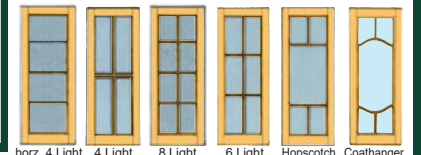

woodworkers overhead track bifold windows