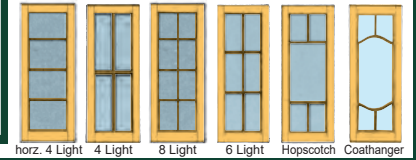

IMPORTANT NOTE:
Trackless bifolds rely on one window being hinged off its partner and therefore their performance relies on the strength of the hinges used. The system is less adjustable than the superior overhead track option and is only suitable for small openings.

woodworkers overhead track bifold windows