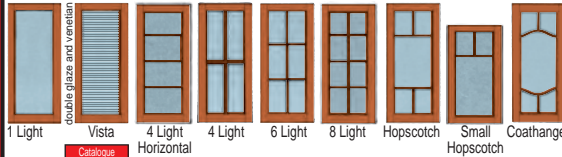

STOCK SASHES

We custom make to any size of course, but if you use our stock sizes you'll save time + money.

X - sliding	O - Fixed	2 SASHES (1 SLIDING)										140mm frame - vista 160mm frame			
OX		Height x Width	Type	1 Light	Vista	4 Light Horizontal	4 Light	6 Light	8 Light	Hopscotch	Small Hopscotch	Coathanger	Extra for priming	Extra for protection screens	Extra for fixed insect screens
		580 x 1083	xo	$855	N/A	N/A	N/A	N/A	N/A	N/A	N/A	N/A	$60	$220	$100
		530 x 1683	xo	$1021	N/A	N/A	N/A	N/A	N/A	N/A	N/A	N/A	$76	$304	$122
		980 x 863	xo	$894	N/A	N/A	$916	N/A	N/A	N/A	$966	N/A	$64	$283	$130
		980 x 1163	xo	$1002	N/A	N/A	$1009	N/A	N/A	N/A	$1044	N/A	$74	$329	$154
		1180 x 863	xo	$944	$1141	$968	$968	$1005	$1005	$1005	N/A	$1068	$68	$328	$138
		1180 x 963	xo	$985	N/A	N/A	N/A	N/A	N/A	N/A	N/A	N/A	$72	$328	$148
		1180 x 1163	xo	$1048	$1262	$1068	$1068	$1100	$1100	$1100	N/A	$1154	$78	$384	$164
		1180 x 1503	xo	$1183	N/A	N/A	N/A	N/A	N/A	N/A	N/A	N/A	$90	$496	$192
		1180 x 1803	xo	$1290	N/A	N/A	N/A	N/A	N/A	N/A	N/A	N/A	$101	$608	$218
		1480 x 963	xo	$1026	N/A	N/A	N/A	N/A	N/A	N/A	N/A	N/A	$76	$396	$163
		1480 x 1163	xo	$1089	N/A	N/A	N/A	N/A	N/A	N/A	N/A	N/A	$82	$466	$182
		1480 x 1503	xo	$1224	N/A	N/A	N/A	N/A	N/A	N/A	N/A	N/A	$94	$606	$216

OXO	3 SASHES (1 SLIDING)										140mm frame - vista 160mm frame			
	Height x Width	Type	1 Light	Vista	4 Light Horizontal	4 Light	6 Light	8 Light	Hopscotch	Small Hopscotch	Coathanger	Extra for priming	Extra for protection screens	Extra for fixed insect screens
	580 x 1615	oxo	$1117	N/A	N/A	N/A	N/A	N/A	N/A	N/A	N/A	$85	$220	$100
	530 x 2515	oxo	$1372	N/A	N/A	N/A	N/A	N/A	N/A	N/A	N/A	$108	$304	$122
	980 x 1285	oxo	$1147	N/A	N/A	$1179	N/A	N/A	N/A	N/A	$1238	$87	$283	$130
	980 x 1735	oxo	$1309	N/A	N/A	$1318	N/A	N/A	N/A	$1372	N/A	$102	$329	$154
	1180 x 1285	oxo	$1204	$1537	$1240	$1240	$1297	$1297	$1297	N/A	$1392	$92	$328	$138
	1180 x 1435	oxo	$1267	N/A	N/A	N/A	N/A	N/A	N/A	N/A	N/A	$98	$328	$148
	1180 x 1735	oxo	$1361	$1718	$1391	$1391	$1439	$1439	$1439	N/A	$1521	$107	$384	$164
	1180 x 2245	oxo	$1560	N/A	N/A	N/A	N/A	N/A	N/A	N/A	N/A	$125	$496	$192
	1180 x 2695	oxo	$1736	N/A	N/A	N/A	N/A	N/A	N/A	N/A	N/A	$141	$608	$218
	1480 x 1435	oxo	$1308	N/A	N/A	N/A	N/A	N/A	N/A	N/A	N/A	$102	$396	$163
	1480 x 1735	oxo	$1402	N/A	N/A	N/A	N/A	N/A	N/A	N/A	N/A	$111	$466	$182
	1480 x 2245	oxo	$1601	N/A	N/A	N/A	N/A	N/A	N/A	N/A	N/A	$129	$606	$216